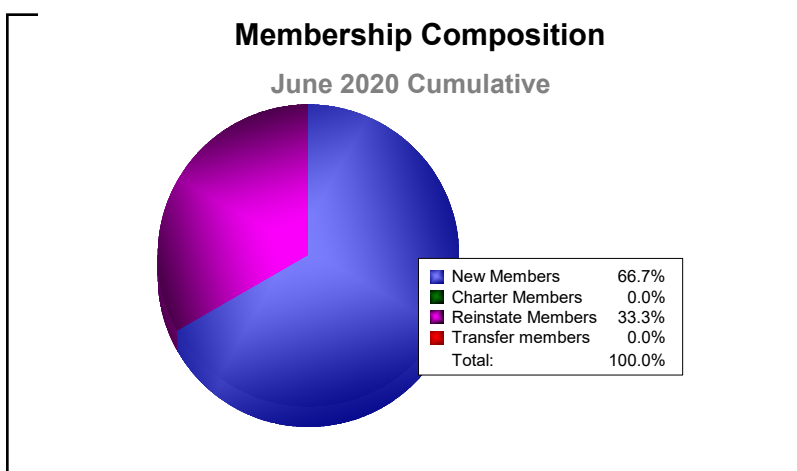

Year	New Clubs	Dropped Clubs	Gain/ Loss Clubs	New Members	Charter Members	Reinstate Members	Transfer Members	Total Member Added	Total Members Dropped	Gain/ Loss Members
2015-2016	0	0	0	6	0	0	0	6	-3	3
2016-2017	0	0	0	3	0	0	0	3	-7	-4
2017-2018	0	0	0	11	0	0	0	11	-7	4
2018-2019	0	0	0	7	0	0	0	7	-7	0
2019-2020	0	0	0	4	0	2	0	6	-10	-4
<b>Average</b>	<b>0</b>	<b>0</b>	<b>0</b>	<b>6</b>	<b>0</b>	<b>0</b>	<b>0</b>	<b>7</b>	<b>-7</b>	<b>0</b>

Year	New Clubs	Dropped Clubs	Gain/ Loss Clubs	New Members	Charter Members	Reinstate Members	Transfer Members	Total Member Added	Total Members Dropped	Gain/ Loss Members
2015-2016	0	-4	-4	80	2	11	8	101	-186	-85
2016-2017	0	0	0	76	0	5	6	87	-115	-28
2017-2018	0	-1	-1	63	1	6	3	73	-147	-74
2018-2019	0	0	0	67	1	11	5	84	-100	-16
2019-2020	0	-2	-2	38	0	1	3	42	-93	-51
<b>Average</b>	<b>0</b>	<b>-1</b>	<b>-1</b>	<b>65</b>	<b>1</b>	<b>7</b>	<b>5</b>	<b>77</b>	<b>-128</b>	<b>-51</b>