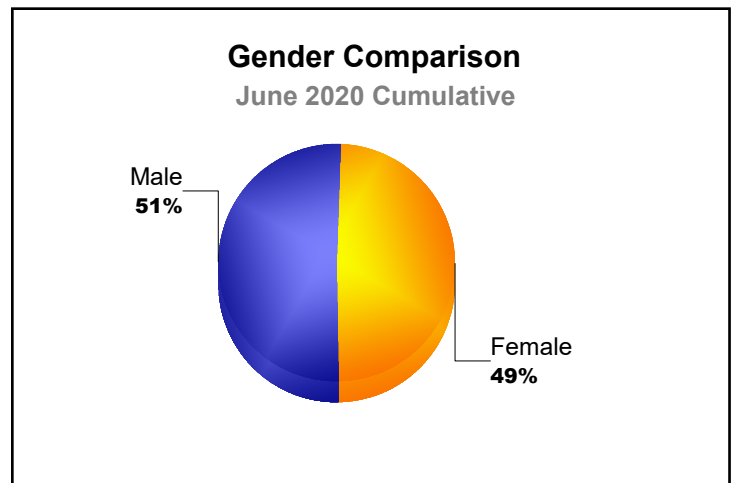

Year	New Clubs	Dropped Clubs	Gain/ Loss Clubs	New Members	Charter Members	Reinstate Members	Transfer Members	Total Member Added	Total Members Dropped	Gain/ Loss Members
2015-2016	0	0	0	6	0	0	0	6	-3	3
2016-2017	0	0	0	3	0	0	0	3	-7	-4
2017-2018	0	0	0	11	0	0	0	11	-7	4
2018-2019	0	0	0	7	0	0	0	7	-7	0
2019-2020	0	0	0	4	0	2	0	6	-10	-4
<b>Average</b>	<b>0</b>	<b>0</b>	<b>0</b>	<b>6</b>	<b>0</b>	<b>0</b>	<b>0</b>	<b>7</b>	<b>-7</b>	<b>0</b>