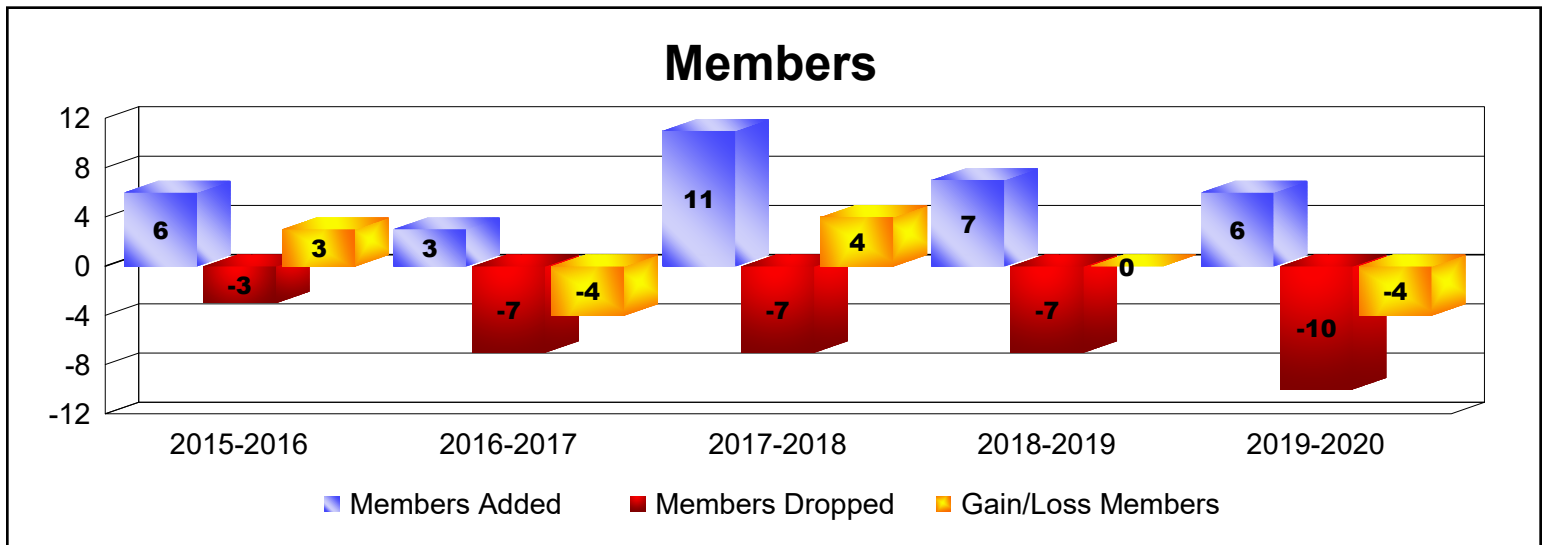

Year	New Clubs	Dropped Clubs	Gain/ Loss Clubs	New Members	Charter Members	Reinstate Members	Transfer Members	Total Member Added	Total Members Dropped	Gain/ Loss Members
2015-2016	0	0	0	6	0	0	0	6	-3	3
2016-2017	0	0	0	3	0	0	0	3	-7	-4
2017-2018	0	0	0	11	0	0	0	11	-7	4
2018-2019	0	0	0	7	0	0	0	7	-7	0
2019-2020	0	0	0	4	0	2	0	6	-10	-4
<b>Average</b>	<b>0</b>	<b>0</b>	<b>0</b>	<b>6</b>	<b>0</b>	<b>0</b>	<b>0</b>	<b>7</b>	<b>-7</b>	<b>0</b>

Year	New Clubs	Dropped Clubs	Gain/ Loss Clubs	New Members	Charter Members	Reinstate Members	Transfer Members	Total Member Added	Total Members Dropped	Gain/ Loss Members
2015-2016	0	-4	-4	80	2	11	8	101	-186	-85
2016-2017	0	0	0	76	0	5	6	87	-115	-28
2017-2018	0	-1	-1	63	1	6	3	73	-147	-74
2018-2019	0	0	0	67	1	11	5	84	-100	-16
2019-2020	0	-2	-2	38	0	1	3	42	-93	-51
<b>Average</b>	<b>0</b>	<b>-1</b>	<b>-1</b>	<b>65</b>	<b>1</b>	<b>7</b>	<b>5</b>	<b>77</b>	<b>-128</b>	<b>-51</b>