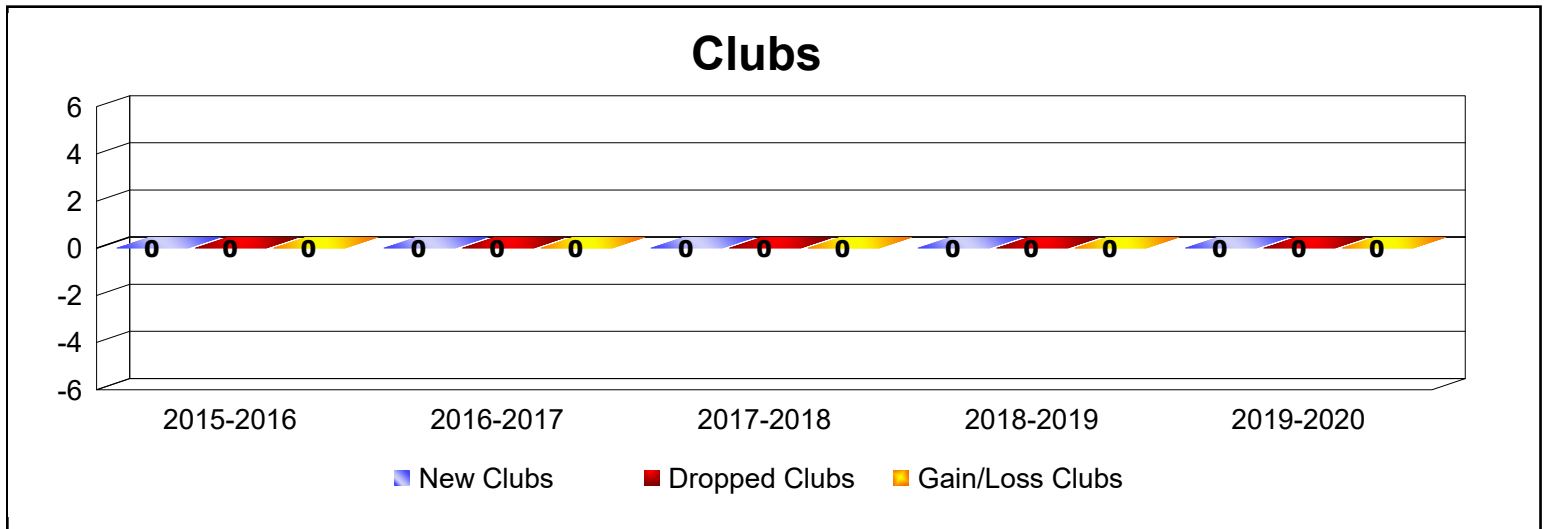

Year	New Clubs	Dropped Clubs	Gain/ Loss Clubs	New Members	Charter Members	Reinstate Members	Transfer Members	Total Member Added	Total Members Dropped	Gain/ Loss Members
2015-2016	0	0	0	6	0	0	0	6	-3	3
2016-2017	0	0	0	3	0	0	0	3	-7	-4
2017-2018	0	0	0	11	0	0	0	11	-7	4
2018-2019	0	0	0	7	0	0	0	7	-7	0
2019-2020	0	0	0	4	0	2	0	6	-10	-4
<b>Average</b>	<b>0</b>	<b>0</b>	<b>0</b>	<b>6</b>	<b>0</b>	<b>0</b>	<b>0</b>	<b>7</b>	<b>-7</b>	<b>0</b>

Year	New Clubs	Dropped Clubs	Gain/ Loss Clubs	New Members	Charter Members	Reinstate Members	Transfer Members	Total Member Added	Total Members Dropped	Gain/ Loss Members
2015-2016	0	-4	-4	80	2	11	8	101	-186	-85
2016-2017	0	0	0	76	0	5	6	87	-115	-28
2017-2018	0	-1	-1	63	1	6	3	73	-147	-74
2018-2019	0	0	0	67	1	11	5	84	-100	-16
2019-2020	0	-2	-2	38	0	1	3	42	-93	-51
<b>Average</b>	<b>0</b>	<b>-1</b>	<b>-1</b>	<b>65</b>	<b>1</b>	<b>7</b>	<b>5</b>	<b>77</b>	<b>-128</b>	<b>-51</b>